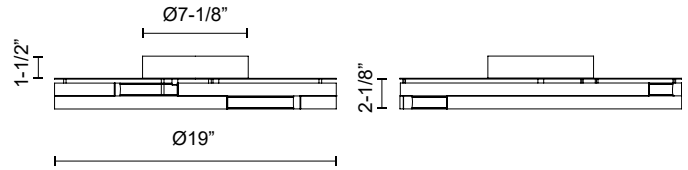

ANELLO MINOR FM52719

FLUSH MOUNT

PROJECT

SPECIFICATION DETAILS

Fixture Dimensions	D19" x H3-5/8"
Light Source	LED with DC Driver
Wattage	50W
Total Lumens	3910lm
Delivered Lumens	BK-995lm; BN-1422lm; WT-1139lm;
Voltage	120V
Color Temperature	3000K
CRI (Ra)	90CRI
Optional Color Temps	2700K - 5000K Available, Minimum Order Quantities Apply
LED Rated Life	50,000 hours
Dimming	100% - 10%, TRIAC Dimmer (Not Included)
Diffuser Details	Frosted acrylic diffuser
Location	Dry
Mounting Style	All Orientation; Ceiling and Wall;
Canopy Dimensions	D7-1/8" x H1-1/2"
Paint Finish	BK02; BN01; WT01;

* For custom options, consult factory for details.

* For warranty information, please visit www.kuzcolighting.com/warranty

DESCRIPTION

Two layers of gently arched metal bands combine to form an asymmetric architectural appearance. The offset illuminated components create a dynamic lamp that changes visually depending on your viewpoint.

Finish
BK - Black
BN - Brushed Nickel
WT - Walnut

KUZCO

CANADA: 19054 28TH AVENUE - SURREY, BC V3Z 6M3

USA: 3035 E. LONE MOUNTAIN ROAD - LAS VEGAS, NV 89081

WWW.KUZCOLIGHTING.COM

© 2021 KUZCO LIGHTING. ALL RIGHTS RESERVED.

COMMENT